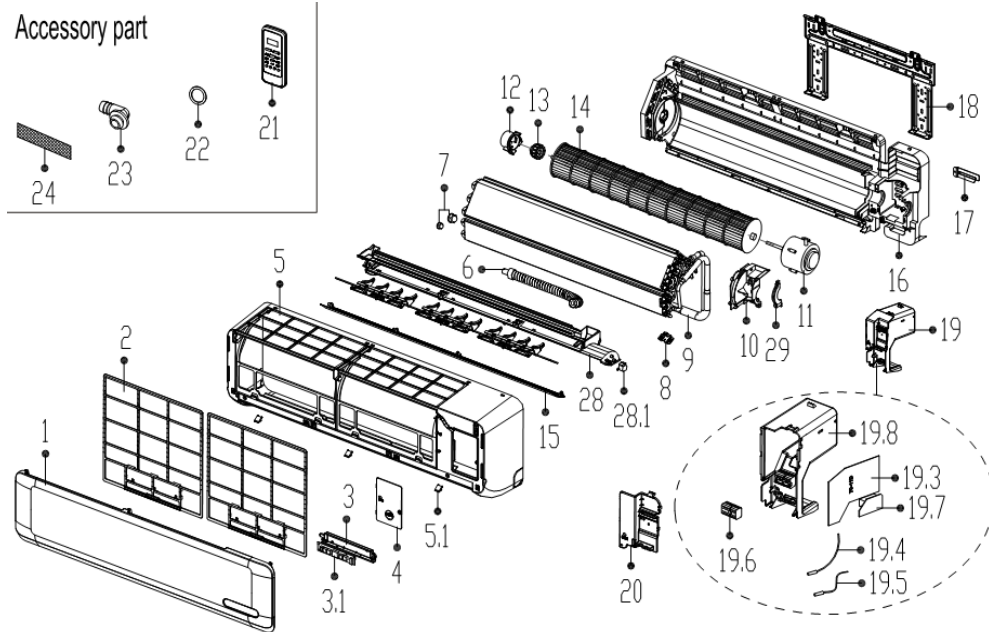

DuctlessAire Exploded View DA2415-H2/I - 22000 BTU Indoor Unit

No.	Part Name	Quantity	BOM Code	Link
1	Panel assembly	1	12122000A12455	Buy Here
2	Filter	2	12100204000604	Buy Here
3	Structure Subassembly of Display Box	1	17222000A00802	Buy Here
3.1	VLED Display Module	1	17122000A02364	Buy Here
4	E-Parts Cover Plate	1	12122000006693	Buy Here
5	frame assembly	1	12122000009311	Buy Here
5.1	Screw Cap	3	12122000006272	Buy Here
6	Drain Hose	1	12100501000021	Buy Here
7	Brass Nut	1	15500406000010	Buy Here
7	Brass Nut	1	15500406000003	Buy Here
8	Temperature Sensing Element Fixing clip	1	12100303000008	Buy Here
9	Evaporator assembly Gas valve assembly	1	15822000A00540	Buy Here
10	Motor Bearing Cover	1	12122000005516	Buy Here
11	Single-phase Asynchronous Motor	1	11002012003539	Buy Here
12	Bearing sleeve	1	12122000000350	Buy Here
14	Cross-flow window rotor	1	12100102000002	Buy Here
15	Wind Guide	1	12122000008048	Buy Here
16	Chassis Assembly	1	12122000008341	Buy Here
18	Installation Plate Subassembly	1	12222000000008	Buy Here
19	Electrical Control Box Subassembly	1	17222000004163	Buy Here
19.3	Indoor Main Control Board Subassembly	1	17122000009205	Buy Here
19.4	Room Temperature Sensor	1	11201007000088	Buy Here
19.5	Temperature Sensor	1	11201007000040	Buy Here
19.6	Wire holder	1	17400401000006	Buy Here
19.7	Power Transformer	1	11203103000014	Buy Here
19.8	Electrical Control Box	1	12122000004609	Buy Here
20	Electrical Control Box Cover	1	12122000005029	Buy Here
21	Remote controller	1	17317000A04431	Buy Here
22	Seal	1	12600701000039	Buy Here
23	Extend Water Pipe	1	12100509000061	Buy Here
24	Filter net of 3M HAF	1	12122000008249	Buy Here
28	Air Out Frame Assembly	1	12122000005285	Buy Here
28.1	stepper motor	1	11002010000015	Buy Here