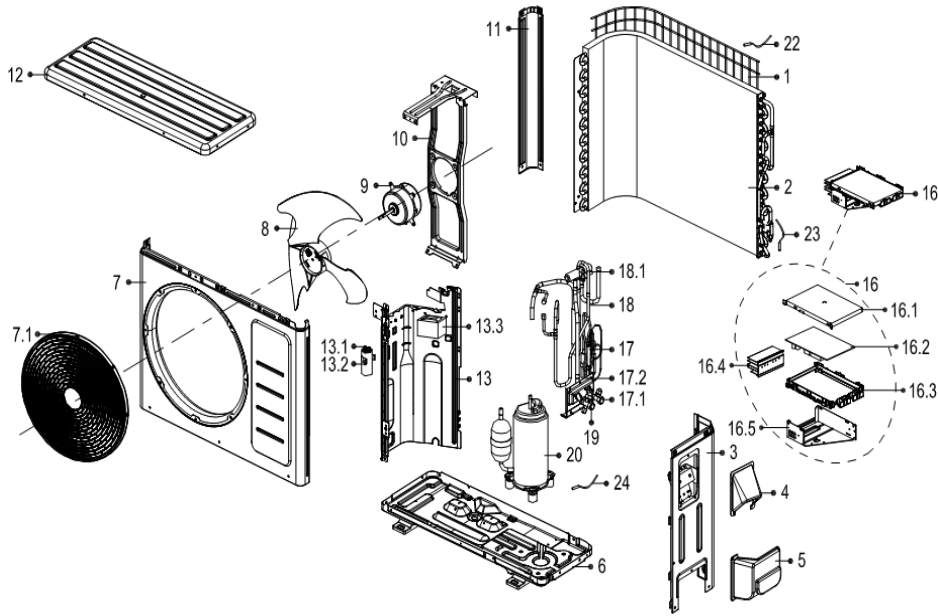

## DuctlessAire Exploded View DA1215-H1/O - 12000 BTU Outdoor Unit

No.	Part Name	BOM Code	Link
1	Rear net	12222000001981	<a href="#">Buy Here</a>
2	Condenser assembly	15822000A01428	<a href="#">Buy Here</a>
3	Right clapboard assembly	12222000001435	<a href="#">Buy Here</a>
4	Big handle	12222000002532	<a href="#">Buy Here</a>
5	Water collector	12122000007140	<a href="#">Buy Here</a>
6	Chassis assembly	12222000A00044	<a href="#">Buy Here</a>
7	Front panel	12222000001687	<a href="#">Buy Here</a>
7.1	Air outlet grille	12122000006990	<a href="#">Buy Here</a>
8	Axial flow fan	12100105000015	<a href="#">Buy Here</a>
9	Asynchronous motor	11002012001819	<a href="#">Buy Here</a>
10	Supporter assembly of fan motor	12222000001159	<a href="#">Buy Here</a>
11	Left supporter	12222000001353	<a href="#">Buy Here</a>
12	Top cover assembly	12222000002424	<a href="#">Buy Here</a>
13	Partition board assembly	12222000002367	<a href="#">Buy Here</a>
13.1	Capacitor of compressor	17400103000052	<a href="#">Buy Here</a>
13.2	Capacitor clip	12200203000007	<a href="#">Buy Here</a>
13.3	Reactor	17400306000019	<a href="#">Buy Here</a>
16	Electronic control box assembly	17222000A00433	<a href="#">Buy Here</a>
16.1	Cover of electronic control box	12222000001457	<a href="#">Buy Here</a>
16.2	Outdoor main control board assembly	17122000A00304	<a href="#">Buy Here</a>
16.3	Support of electronic control box	12122000006883	<a href="#">Buy Here</a>
16.4	Radiator	11203803000276	<a href="#">Buy Here</a>
16.5	Electronic installing box	12222000001289	<a href="#">Buy Here</a>
17	Liquid valve assembly	15422000001496	<a href="#">Buy Here</a>
17.1	Liquid valve	15500208000027	<a href="#">Buy Here</a>
17.2	Valve plate	12222000002589	<a href="#">Buy Here</a>
18	4-ways valve assembly	15422000001941	<a href="#">Buy Here</a>
18.1	4-ways valve	15500216000031	<a href="#">Buy Here</a>
19	Gas valve	15500204000033	<a href="#">Buy Here</a>
20	Compressor	11103020000087	<a href="#">Buy Here</a>
22	Ambient temperature sensor assembly	11201007000282	<a href="#">Buy Here</a>
23	Pipe temperature sensor assembly	11201007000069	<a href="#">Buy Here</a>
24	Discharge temperature sensor assembly	11201007000157	<a href="#">Buy Here</a>
	Compressor heater belt	17402001000018	<a href="#">Buy Here</a>
	Chassis Pan Heater	17402001000019	<a href="#">Buy Here</a>