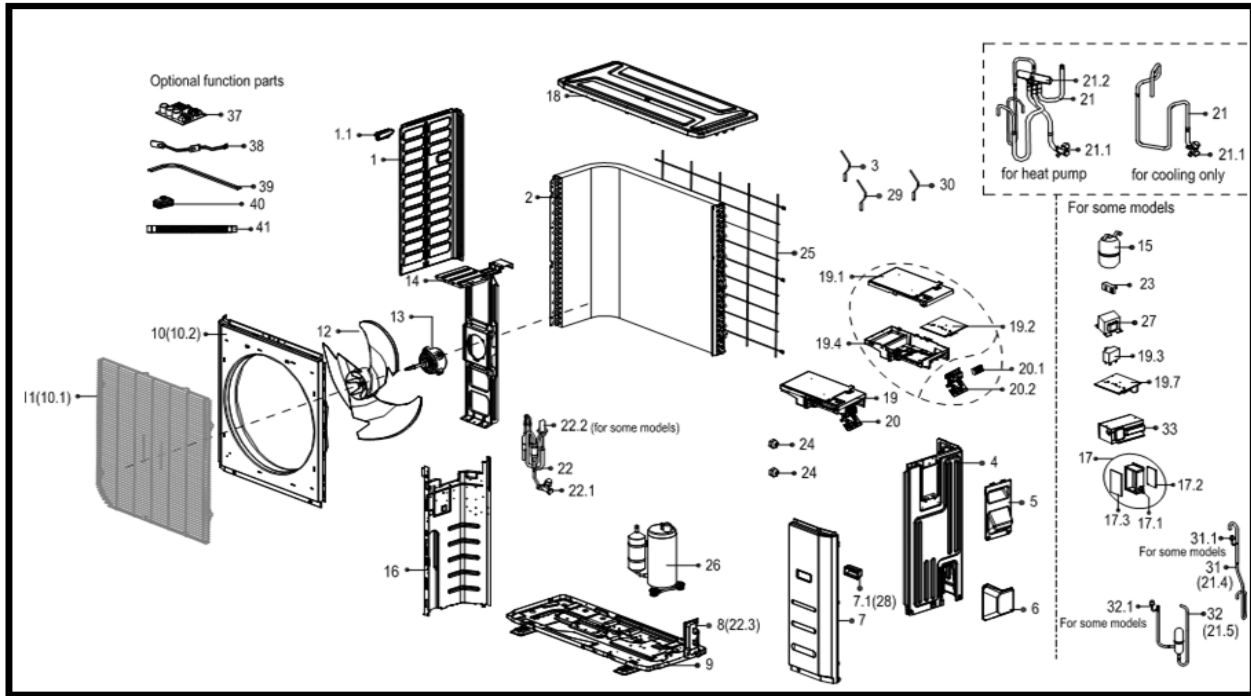

## DA2421-H2-O - 24000 BTU OUTDOOR UNIT

| No.  | Part Name                             | Model#      | Quantity | BOM Code       | Link                     |
|------|---------------------------------------|-------------|----------|----------------|--------------------------|
| 1    | Left side plate assembly of cabinet   | DA2421-H2-O | 1        | 12222000006665 | <a href="#">Buy Here</a> |
| 1.1  | Small handle                          | DA2421-H2-O | 1        | 12100701000033 | <a href="#">Buy Here</a> |
| 2    | Condenser assembly                    | DA2421-H2-O | 1        | 15822000A04832 | <a href="#">Buy Here</a> |
| 3    | Pipe temperature sensor assembly      | DA2421-H2-O | 1        | 11201007000006 | <a href="#">Buy Here</a> |
| 4    | Rear right clapboard assembly         | DA2421-H2-O | 1        | 12222000006664 | <a href="#">Buy Here</a> |
| 5    | Big handle                            | DA2421-H2-O | 1        | 12222000004019 | <a href="#">Buy Here</a> |
| 6    | Water collector                       | DA2421-H2-O | 1        | 12122200002695 | <a href="#">Buy Here</a> |
| 7    | Front right clapboard assembly        | DA2421-H2-O | 1        | 12222500A00135 | <a href="#">Buy Here</a> |
| 9    | Chassis assembly                      | DA2421-H2-O | 1        | 12222000004018 | <a href="#">Buy Here</a> |
| 10   | Front panel                           | DA2421-H2-O | 1        | 12222000A01431 | <a href="#">Buy Here</a> |
| 11   | Air outlet grille                     | DA2421-H2-O | 1        | 12222000007904 | <a href="#">Buy Here</a> |
| 12   | Axial flow fan                        | DA2421-H2-O | 1        | 12100105000084 | <a href="#">Buy Here</a> |
| 13   | Fan motor                             | DA2421-H2-O | 1        | 11002015000247 | <a href="#">Buy Here</a> |
| 14   | Supporter assembly of fan motor       | DA2421-H2-O | 1        | 12222000005162 | <a href="#">Buy Here</a> |
| 16   | Partition board assembly              | DA2421-H2-O | 1        | 12222200001158 | <a href="#">Buy Here</a> |
| 18   | Top cover assembly                    | DA2421-H2-O | 1        | 12222500000587 | <a href="#">Buy Here</a> |
| 19   | Electronic control box assembly       | DA2421-H2-O | 1        | 17222000A15868 | <a href="#">Buy Here</a> |
| 19.1 | Cover of electronic control box       | DA2421-H2-O | 1        | 12122200002713 | <a href="#">Buy Here</a> |
| 19.2 | Outdoor main control board assembly   | DA2421-H2-O | 1        | 17222000A15868 | <a href="#">Buy Here</a> |
| 19.4 | Electronic installing box             | DA2421-H2-O | 1        | 12122200002717 | <a href="#">Buy Here</a> |
| 20   | Terminal board assembly               | DA2421-H2-O | 1        | 17222000014908 | <a href="#">Buy Here</a> |
| 20.1 | Wire joint                            | DA2421-H2-O | 1        | 17400401000037 | <a href="#">Buy Here</a> |
| 20.2 | Terminal board                        | DA2421-H2-O | 1        | 12222200001476 | <a href="#">Buy Here</a> |
| 21   | 4-ways valve assembly                 | DA2421-H2-O | 1        | 15422000005608 | <a href="#">Buy Here</a> |
| 21.1 | Gas valve                             | DA2421-H2-O | 1        | 15500204000025 | <a href="#">Buy Here</a> |
| 21.2 | 4-ways valve                          | DA2421-H2-O | 1        | 15500216000361 | <a href="#">Buy Here</a> |
| 22   | liquid valve assembly                 | DA2421-H2-O | 1        | 15422000008653 | <a href="#">Buy Here</a> |
| 22.1 | Liquid valve                          | DA2421-H2-O | 1        | 15500204000021 | <a href="#">Buy Here</a> |
| 22.2 | Electronic expansion valve            | DA2421-H2-O | 1        | 15500213000265 | <a href="#">Buy Here</a> |
| 22.3 | Valve plate                           | DA2421-H2-O | 1        | 12222200002110 | <a href="#">Buy Here</a> |
| 24   | Copper nut                            | DA2421-H2-O | 1        | 15500406000003 | <a href="#">Buy Here</a> |
| 24   | Copper nut                            | DA2421-H2-O | 1        | 15500406000010 | <a href="#">Buy Here</a> |
| 25   | Rear net                              | DA2421-H2-O | 1        | 12222000006604 | <a href="#">Buy Here</a> |
| 26   | Compressor                            | DA2421-H2-O | 1        | 11103020000179 | <a href="#">Buy Here</a> |
| 27   | Reactor                               | DA2421-H2-O | 1        | 17400306000058 | <a href="#">Buy Here</a> |
| 29   | Discharge temperature sensor assembly | DA2421-H2-O | 1        | 11201007000157 | <a href="#">Buy Here</a> |
| 30   | Ambient temperature sensor assembly   | DA2421-H2-O | 1        | 11201007000039 | <a href="#">Buy Here</a> |
| 38   | Crankcase electric heater             | DA2421-H2-O | 1        | 17402001000119 | <a href="#">Buy Here</a> |
| 39   | Electric heater of chassis            | DA2421-H2-O | 1        | 17402002000043 | <a href="#">Buy Here</a> |
| 99   | Compressor wire assembly              | DA2421-H2-O | 1        | 17401203000909 | <a href="#">Buy Here</a> |